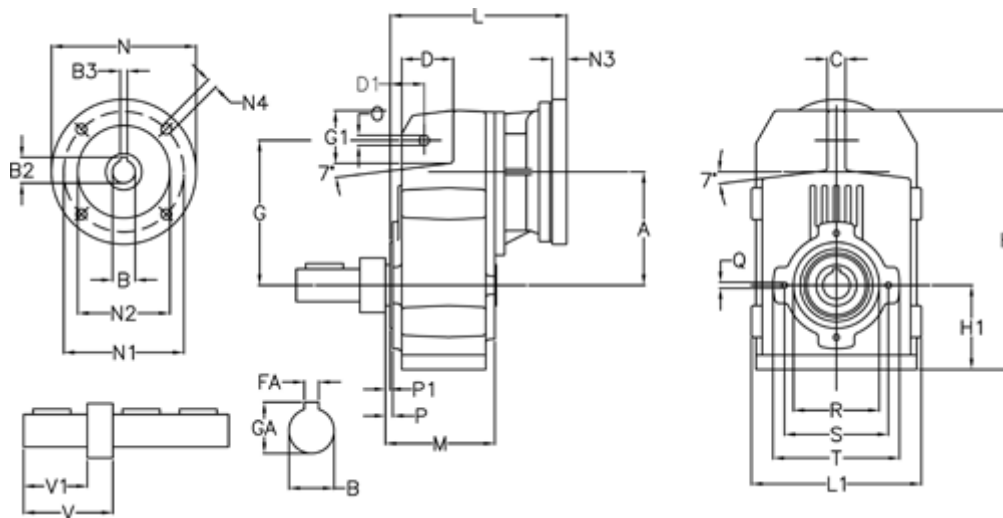

Article number: 29560205081220

Description: Shaft mounted gear
A253R-50,8-P63B5

Measures

A = 128.75	FA = 10	M = 135.5	Q = M10x14
B = 35	G = 162	N = 140	R = 110
B1 = 11	G1 = 58.0	N1 = 115	S = 130
B2 = 12.8	GA = 38.0	N2 = 95	T = 150
B3 = 4	H = 290.5	N4 = M8x19	V = 93.0
C = 20	H1 = 93.5	O = 13	V1 = 60
D = 57.0	L = 213.0	P = 6.0	
D1 = 43.5	L1 = 188	P1 = 3.5	